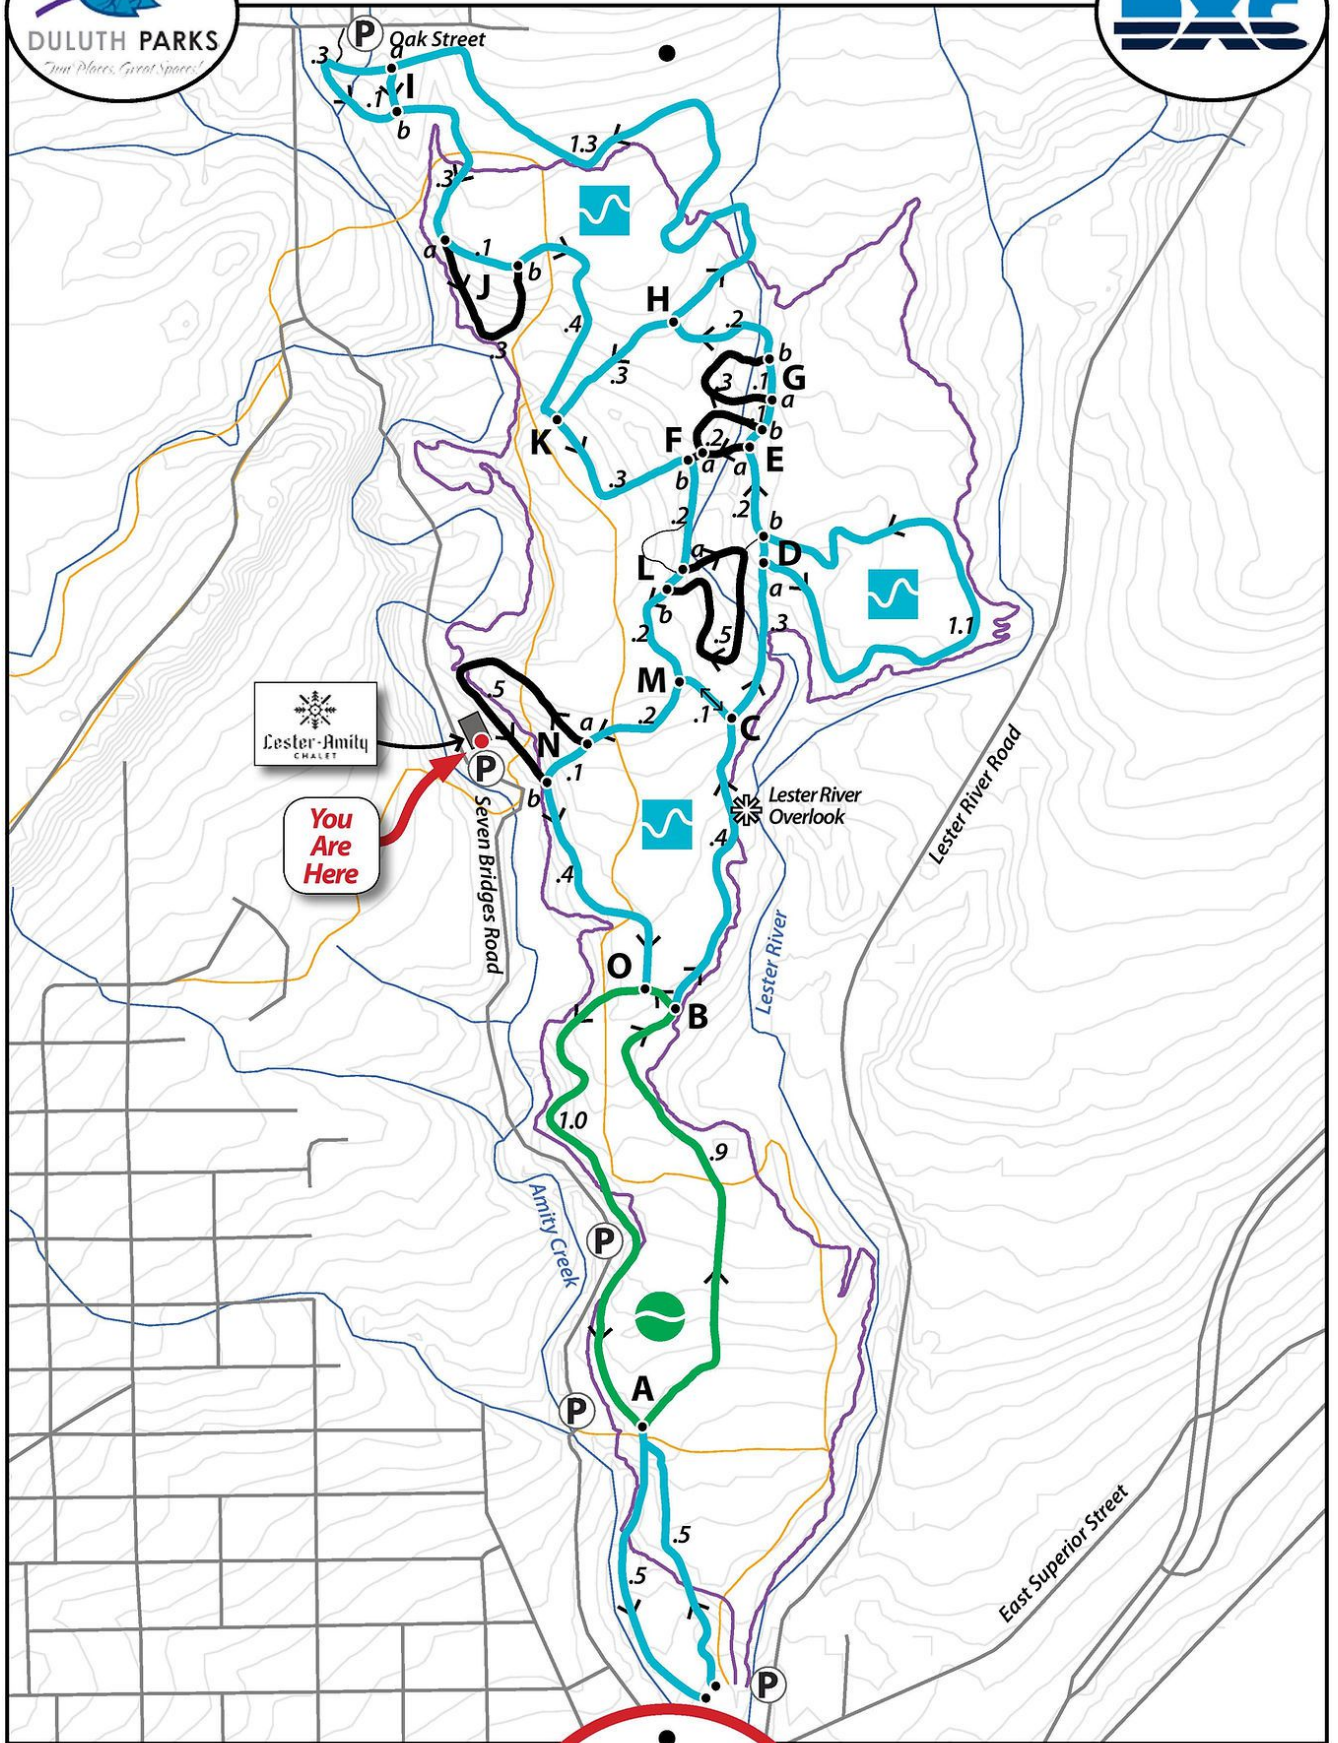

# Lester-Amity Ski Trail

Map by: glhome64@gmail.com

Grooming Comments: Grooming@duluthxc.com

- Cross Country Ski Trail
- Easier
- More Difficult
- Most Difficult
- Multi-Use Trail
- Superior Hiking Trail
- Snowmobile Trail
- Parking

**Chalet  
Trail  
Head**

Duluth Parks [duluthmn.gov](http://duluthmn.gov)  
 Duluth XC Ski Club [duluthxc.com](http://duluthxc.com)  
 MN Ski Pass [dnr.state.mn.us](http://dnr.state.mn.us)  
 St. Louis County [stlouisco.com](http://stlouisco.com)

Distance between intersections in KMs  
 10 ft Contours