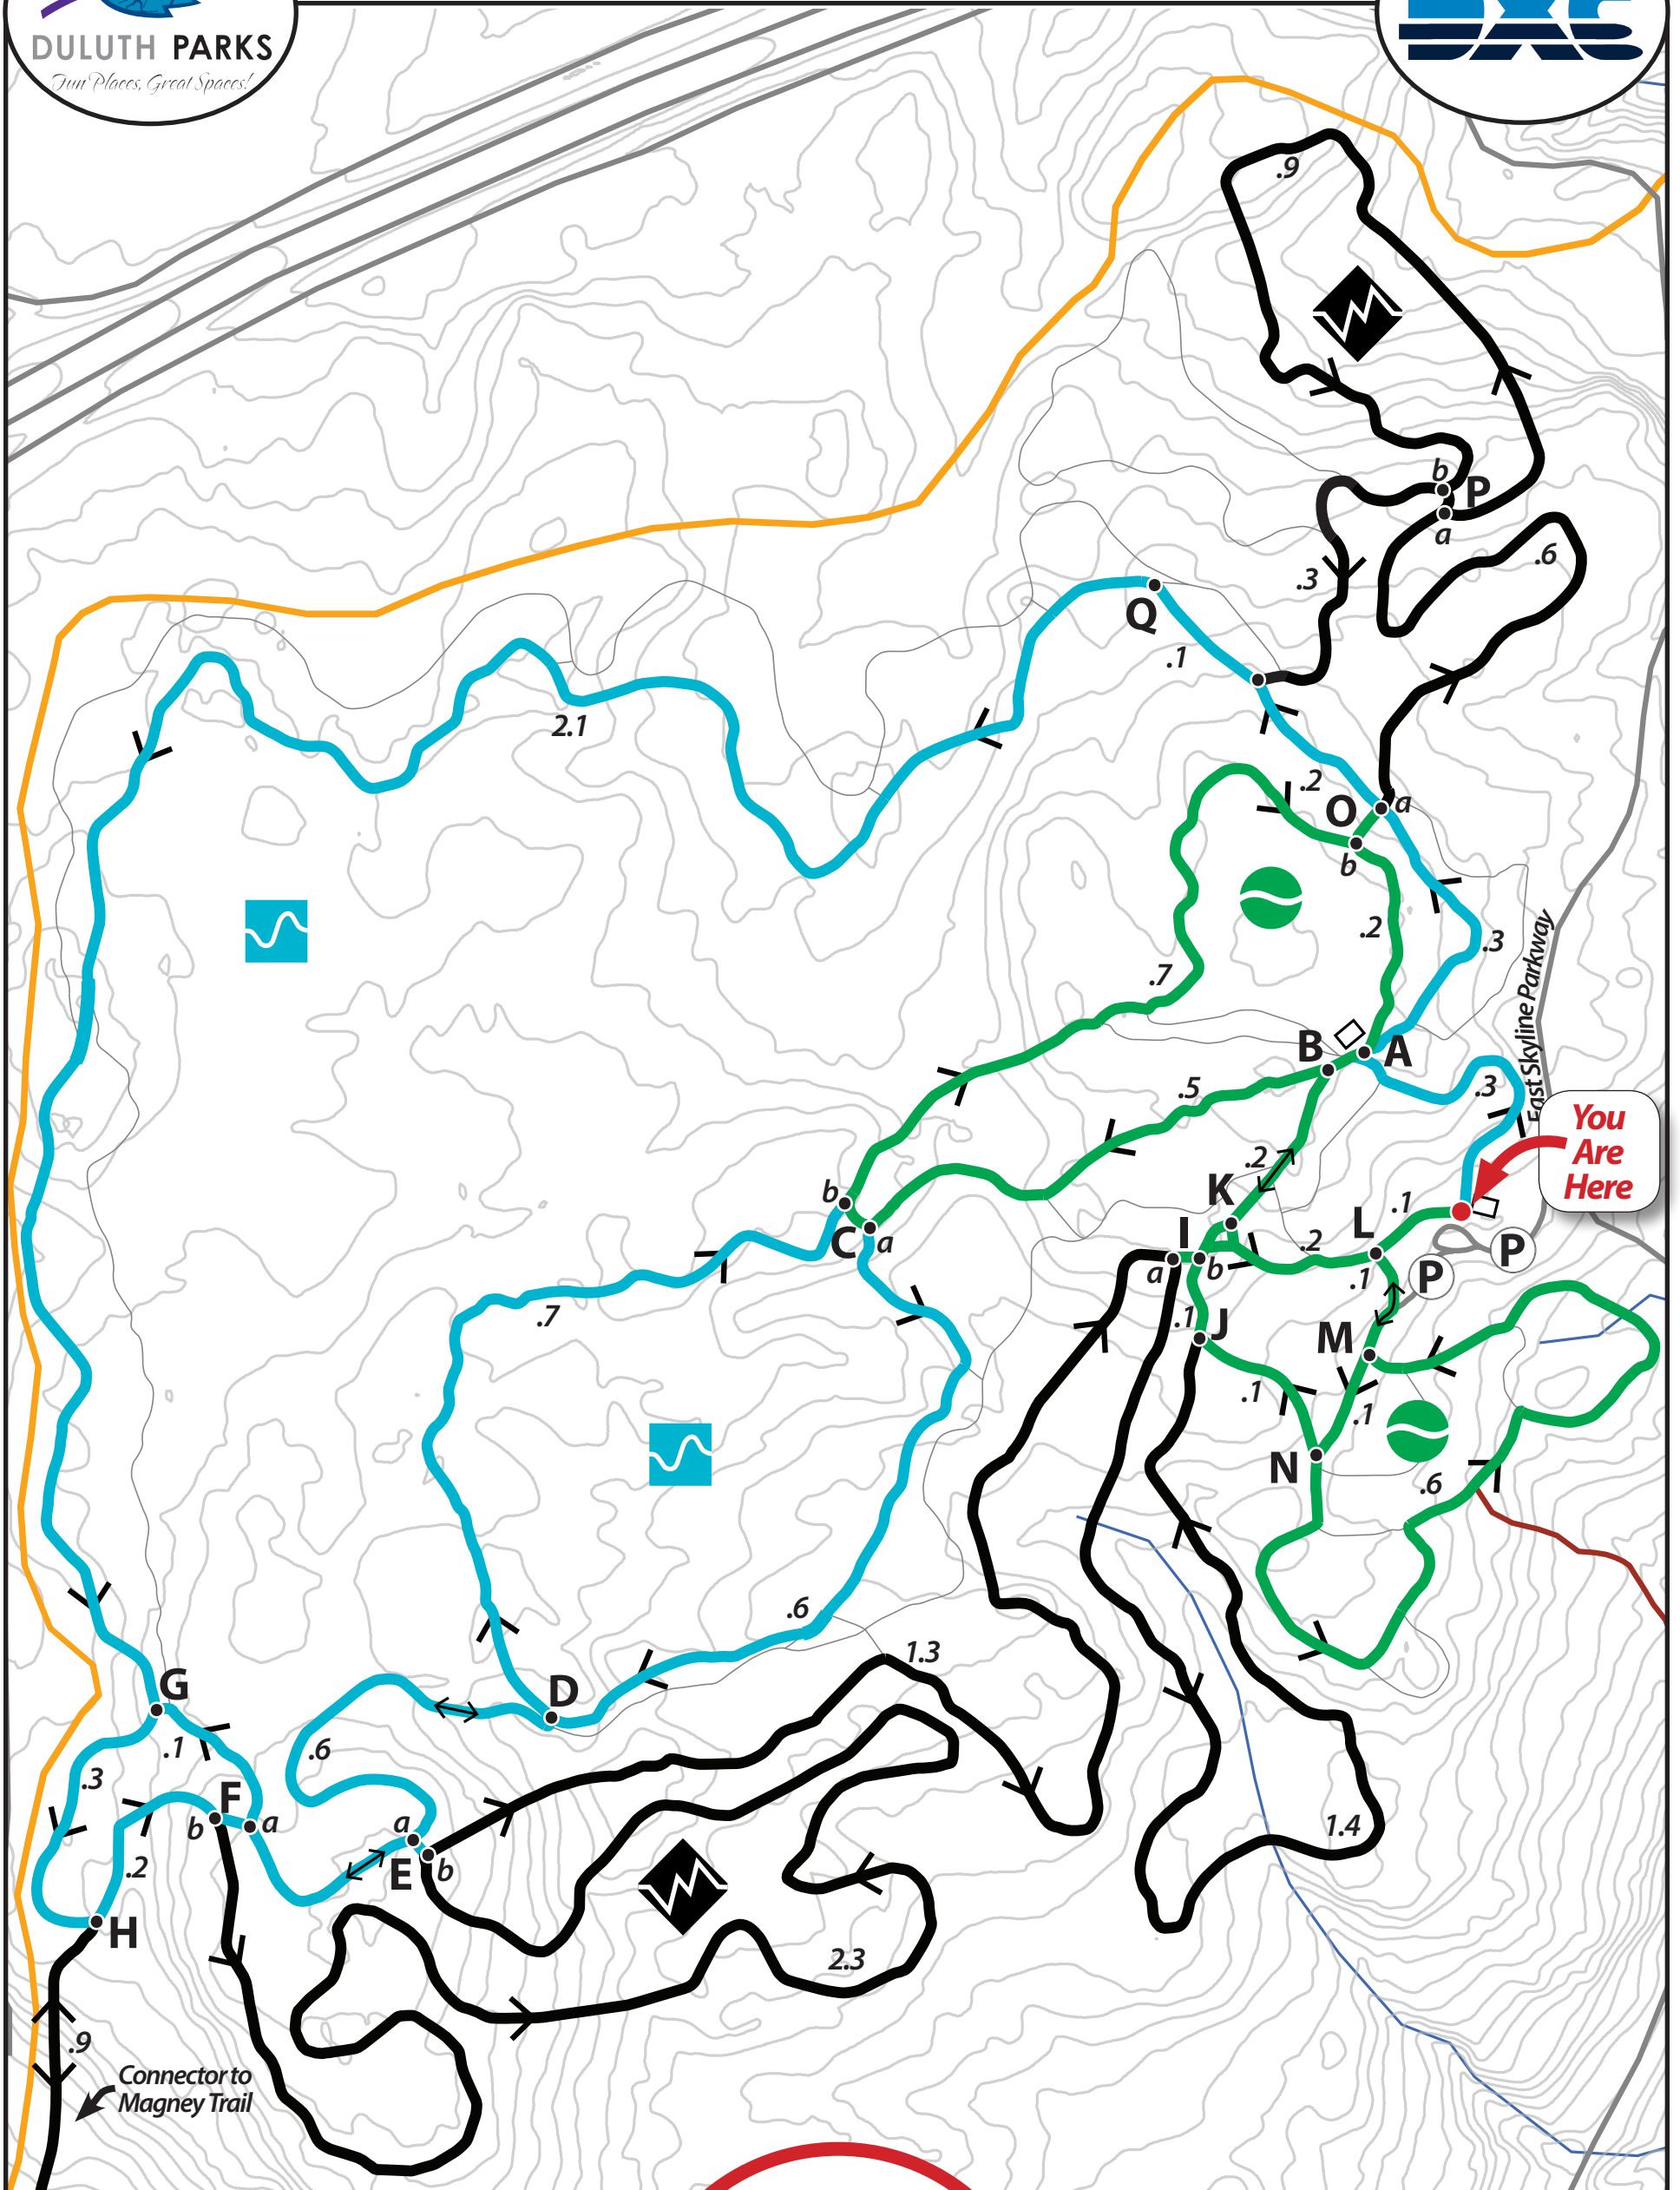

Spirit Mountain Ski Trail

Map by: glhome64@gmail.com

Grooming Comments: Grooming@duluthxc.com

- Cross Country Ski Trail
- Easier More Difficult Most Difficult
- Multi-Use Trail
- Superior Hiking Trail
- Snowmobile Trail
- Parking

Spirit Trail Head

Duluth Parks
 Duluth XC Ski Club
 MN Ski Pass
 St. Louis County

duluthmn.gov
duluthxc.com
dnr.state.mn.us
stlouisco.com

Distance between intersections in KMs
 10 ft Contours